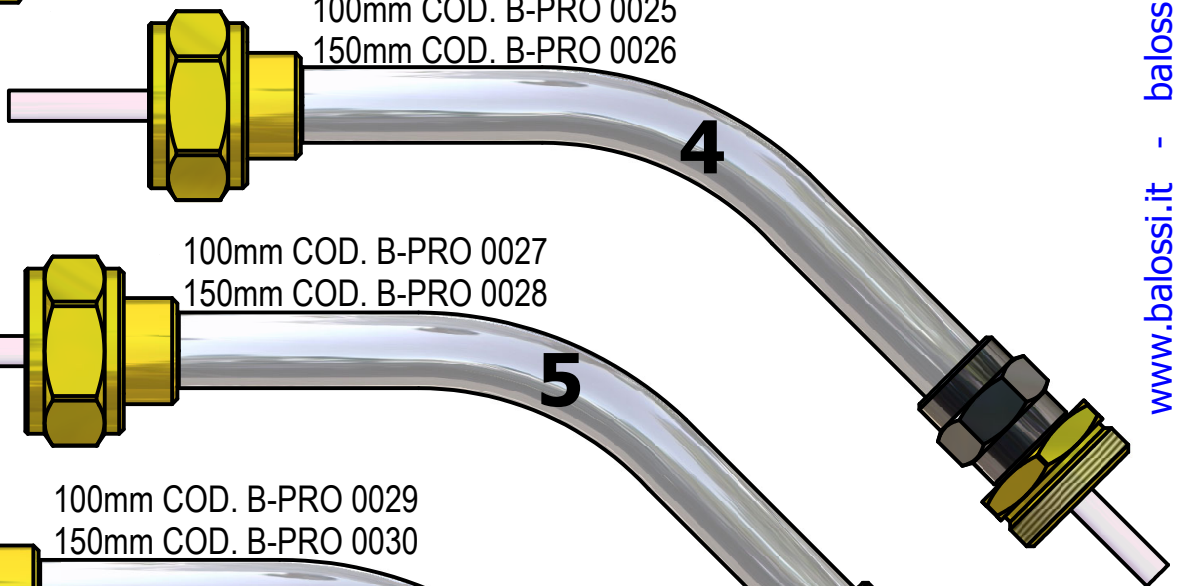

EXTENSIONS EXTERNAL MIXING JET MX PROLUNGHE A MISCELAZIONE ESTERNA JET MX

JET MX:
Liq. 0,5-1 bar
Air 4-8 bar
Pil. 4-8 bar

*100mm (150mm)

100mm COD. B-PRO 0003
150mm COD. B-PRO 0020

100mm COD. B-PRO 0021
150mm COD. B-PRO 0022

100mm COD. B-PRO 0023
150mm COD. B-PRO 0024

100mm COD. B-PRO 0025
150mm COD. B-PRO 0026

100mm COD. B-PRO 0027
150mm COD. B-PRO 0028

100mm COD. B-PRO 0029
150mm COD. B-PRO 0030

Jet MX
Independent AIR-LIQ.
pressure settings