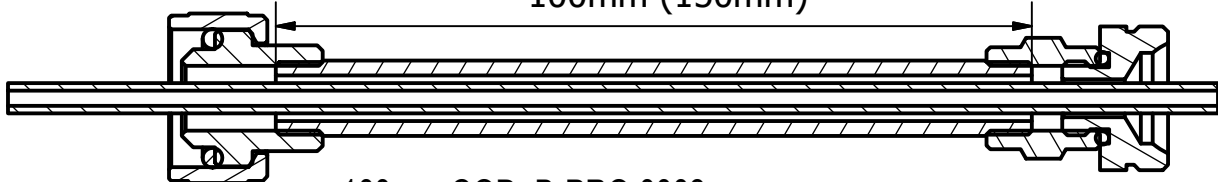

EXTENSIONS EXTERNAL MIXING JET MX PROLUNGHE A MISCELAZIONE ESTERNA JET MX

JET MX:
Liq. 0,5-1 bar
Air 4-8 bar
Pil. 4-8 bar

*100mm (150mm)

100mm COD. B-PRO 0003
150mm COD. B-PRO 0020

100mm COD. B-PRO 0021
150mm COD. B-PRO 0022

100mm COD. B-PRO 0023
150mm COD. B-PRO 0024

100mm COD. B-PRO 0025
150mm COD. B-PRO 0026

100mm COD. B-PRO 0027
150mm COD. B-PRO 0028

100mm COD. B-PRO 0029
150mm COD. B-PRO 0030

Jet MX
Independent AIR-LIQ.
pressure settings