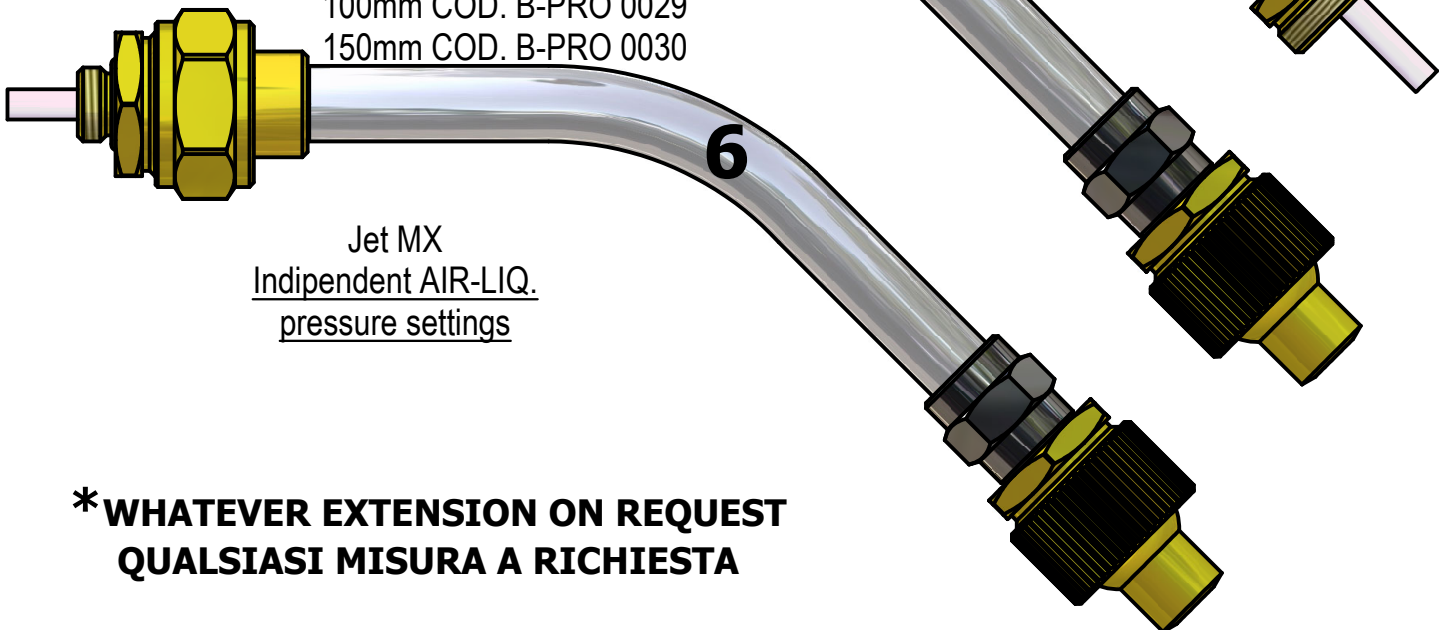

EXTENSIONS EXTERNAL MIXING JET MX PROLUNGHE A MISCELAZIONE ESTERNA JET MX

JET MX:
Liq. 0,5-1 bar
Air 4-8 bar
Pil. 4-8 bar

*100mm (150mm)

100mm COD. B-PRO 0003
150mm COD. B-PRO 0020

100mm COD. B-PRO 0021
150mm COD. B-PRO 0022

100mm COD. B-PRO 0023
150mm COD. B-PRO 0024

100mm COD. B-PRO 0025
150mm COD. B-PRO 0026

100mm COD. B-PRO 0027
150mm COD. B-PRO 0028

100mm COD. B-PRO 0029
150mm COD. B-PRO 0030

Jet MX
Independent AIR-LIQ.
pressure settings